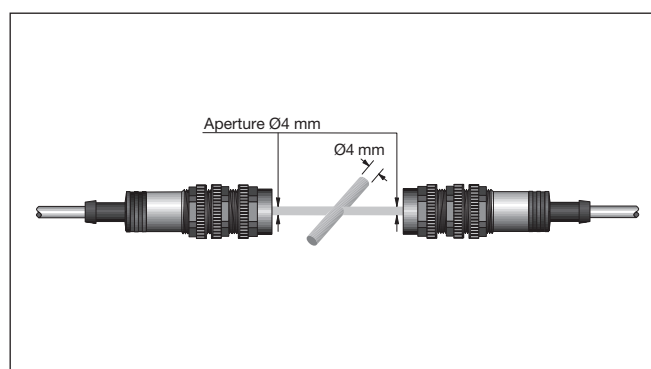

Dimensions