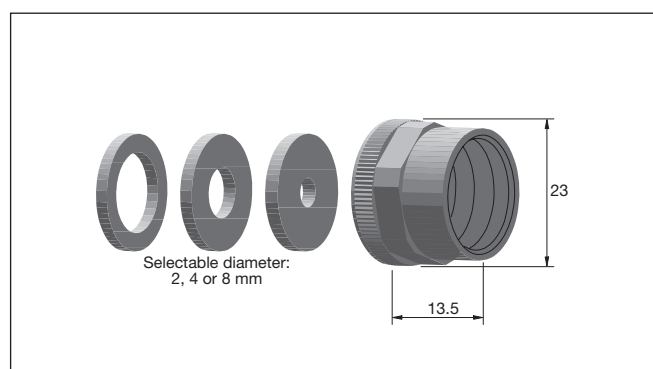

Dimensions