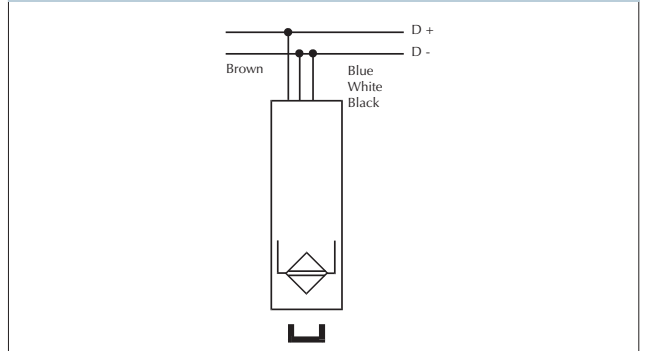

INPUT SPECIFICATIONS

Sensor	1 integrated hall effect switch
Sensing distance	1.0 to 10 mm
Response time	≤ 1 pulse train

SUPPLY SPECIFICATIONS

Power supply	Supplied by smart-house
Consumption	
No magnetic flux	< 0.7 mA
Magnetic flux	< 0.8 mA

MODE OF OPERATION

Using the BGP-COD-BAT programming unit and the ADAPT 1605 adapter the activation channel on the sensor can be assigned by any address between A1 and P8.

TYPE SELECTION

Supply	Colour	Ordering no.
Type: smart-house	Aluminium	BSK-MAG

CHANNEL PROGRAMMING

WIRING DIAGRAM

Window Sensor

DIMENSIONS (mm)

ADDITIONAL INFORMATION

Magnet with housing like the sensor is included

INSTALLATION

For correctly install the window sensor, the magnet must be placed directly opposite the sensor as shown on the pictures below.