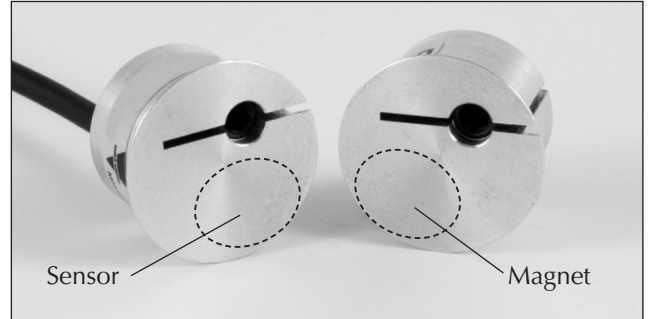

INPUT SPECIFICATIONS

Sensor	1 integrated hall effect switch
Sensing distance	1.0 to 10 mm
Response time	≤ 1 pulse train

SUPPLY SPECIFICATIONS

Power supply	Supplied by smart-house
Consumption	
No magnetic flux	< 0.7 mA
Magnetic flux	< 0.8 mA

CHANNEL PROGRAMMING

WIRING DIAGRAM

Window Sensor

DIMENSIONS (mm)

ADDITIONAL INFORMATION

Magnet with housing like the sensor is included

INSTALLATION

For correctly install the window sensor, the magnet must be placed directly opposite the sensor as shown on the pictures below.