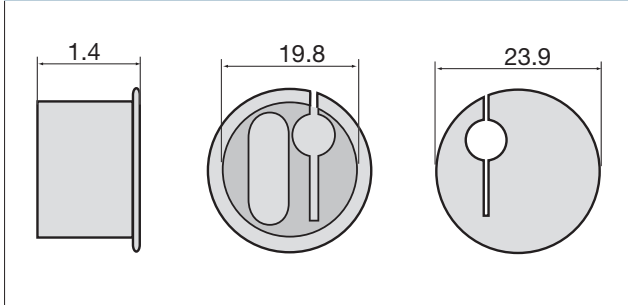

Window Sensor

BSK-MAG

- Aluminium housing, cylindrical
- Diameter: Ø19.8 (Collar Ø23.9)
- Expansible housing for mounting purpose
- Hall effect sensor
- Sensing distance: max. 10 mm
- Magnet with housing like the sensor
- Freely programmable channel by BGP-COD-BAT with Adapt 1605
- Powered by smart-house
- 2 m cable

CHANNEL PROGRAMMING

WIRING DIAGRAM

Window Sensor

DIMENSIONS (mm)

ADDITIONAL INFORMATION

Magnet with housing like the sensor is included

INSTALLATION

For correctly install the window sensor, the magnet must be placed directly opposite the sensor as shown on the pictures below.