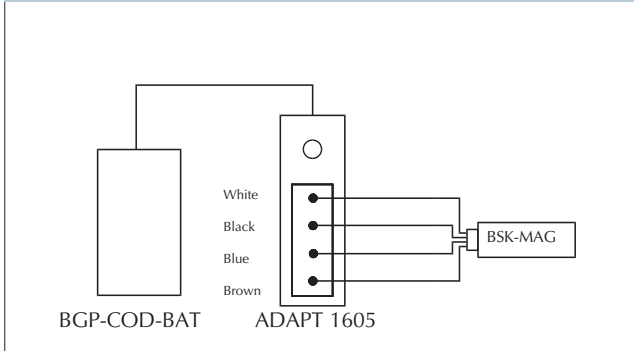

CHANNEL PROGRAMMING