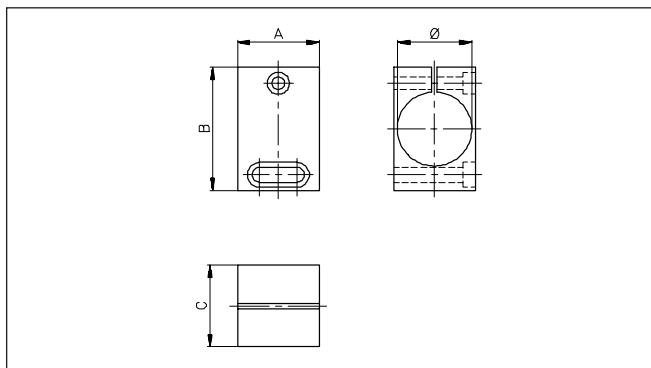

Dimensions

Type	A mm	B mm	C mm	Ø mm
DB 1	33	50	33	30