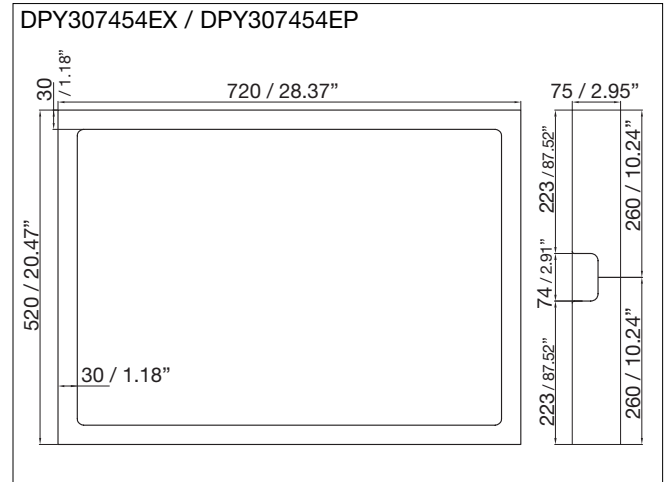

Mechanical Data (mm/inches)