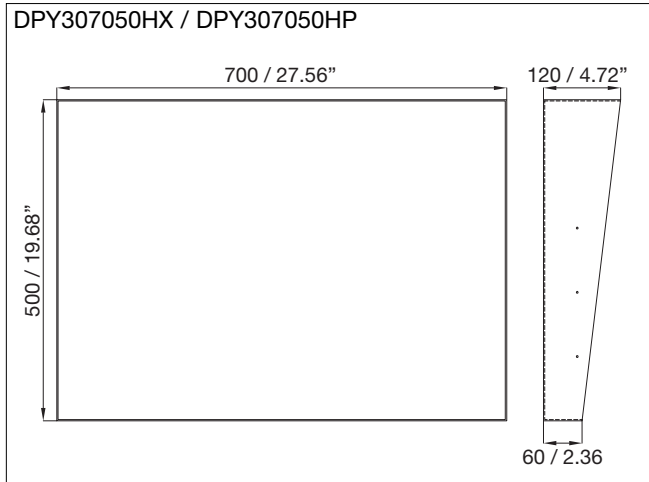

Mechanical Data (mm/inches)