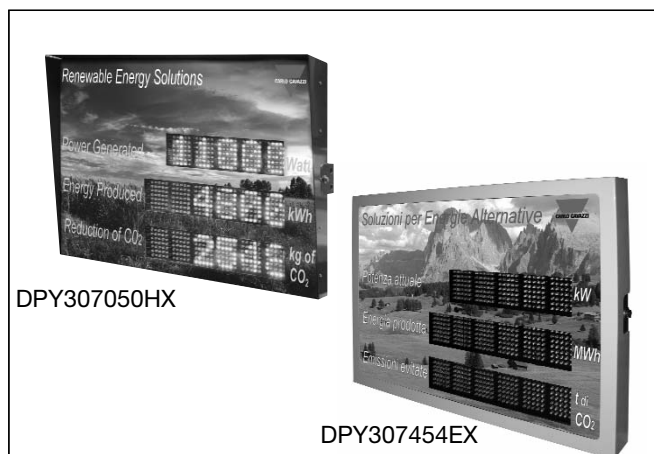

Digital Indicator DPY30

- Visibility >30m/98.42ft
- Serial connection to Carlo Gavazzi meters for power and energy control
- Serial communication RS485 2 wires, MODBus-RTU protocol (Max. distance ≤1200m/393.7ft)
- Automatic brightness adjustment
- Indoor and Outdoor
- Autorange feature
- Customizable

General Description

Digital indicator for renewable energy plants. Suitable for indoor and outdoor environments. Large display with 3-lines for visualization of different instantaneous process values. Customizable front design and dimensions.

Type Selection

7050HX	Standard indoor display
7050HP	Customizable indoor display
7454EX	Standard outdoor display
7454EP	Customizable outdoor display

Display Data

Number of lines	3
Number of digits per line	5 + 6 + 6
Digit dimension (LxH)	50x70mm/1.97x2.76"
Pixels type	High brightness LEDs
Pixels colour	Yellow (standard) Red (optional)
Number of pixels	714
Step	10mm/0.39"
Autorange	only for 7454EX and 7454EP types
Brightness regulation	Automatic by crepuscular sensor

General Description

Digital indicator for visualization of different instantaneous process values. Suitable for indoor environments. Large display with 4-lines for

visualization of different instantaneous process values. Customizable dimensions.