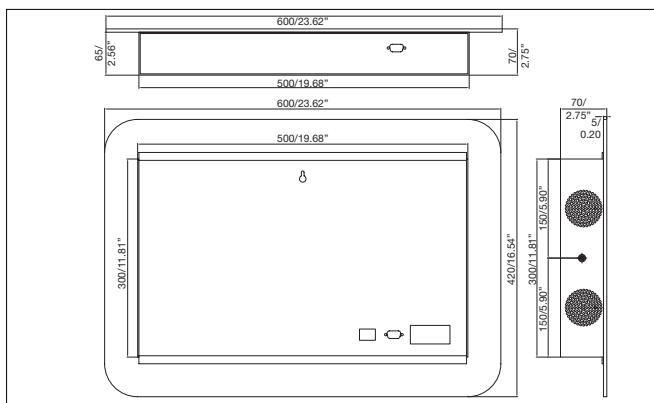

Ordering key

DPY 30 7050HX

Model _____
Series _____
Types _____

Approvals

General Data

Connection type	RS232 / RS485 COM port
Power supply	230VAC @ 50Hz

Mechanical Data

Housing material	Aluminium
Frontal screen	Anti mirror screen
Frontal layout	Standard or custom (vinyl with 4 colours)
Fixing devices	Wall mounting brackets
Nuts/screws material	Stainless Steel
Weight	10kg/22.04lb
Dimensions (LxHxD)	
7050HX/HP	700x500x120mm 27.56x19.68x4.72"
7454EX/EP	720x520x75mm 28.35x20.47x2.95"
Installation location	Indoor/outdoor
Protection degree	IP40 7050HX / HP types IP54 7454EX / EP types

General Description

Digital indicator for visualization of different instantaneous process values. Suitable for indoor environments. Large display with 4-lines for

visualization of different instantaneous process values. Customizable dimensions.

Approvals

General Data

Connection type	RS232 / RS485 COM port
Power supply	230VAC @ 50Hz

Mechanical Data

Housing material	Aluminium
Frontal screen material	Lexan 8mm/0.31"
Frontal layout	Standard or custom
Fixing devices	Wall mounting brackets
Nuts/screws material	Stainless Steel
Weight	4kg/8.81lb
Dimensions (LxHxD)	600x420x75mm 23.62x16.53x2.95"
Installation location	Indoor
Protection degree	IP20

Mechanical Data (mm/inches)

Ordering key

DPY406042I

Model	_____
Series	_____
Dimensions	_____
Options (I= indoor)	_____

Display Data

Number of lines	4
Number of digit per line	16
Line dimension (LxH)	425x30mm 16.73x1.18"
Pixel type	1 high brightness LED
Pixel colour	Red
Number of pixel	2688
Step	4.3mm/0.17"
Total resolution	96x7pixels