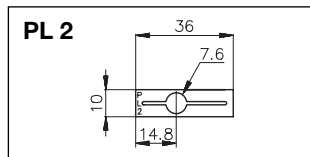

PL 1, PL 2, PL 3

PL 1 For timers with $\varnothing$ 13 mm knobs.

PL 2 For timers with $\varnothing$ 8 mm knobs.

PL 3 For timers with $\varnothing$ 8 mm knobs.