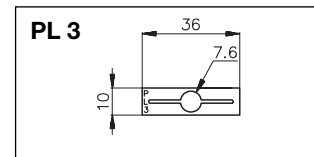

PL 1, PL 2, PL 3

PL 1 For timers with $\varnothing$ 13 mm knobs.

PL 2 For timers with $\varnothing$ 8 mm knobs.

PL 3 For timers with $\varnothing$ 8 mm knobs.