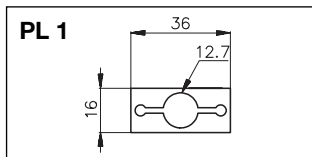

PL 1, PL 2, PL 3

PL 1 For timers with $\varnothing$ 13 mm knobs.

PL 2 For timers with $\varnothing$ 8 mm knobs.

PL 3 For timers with $\varnothing$ 8 mm knobs.