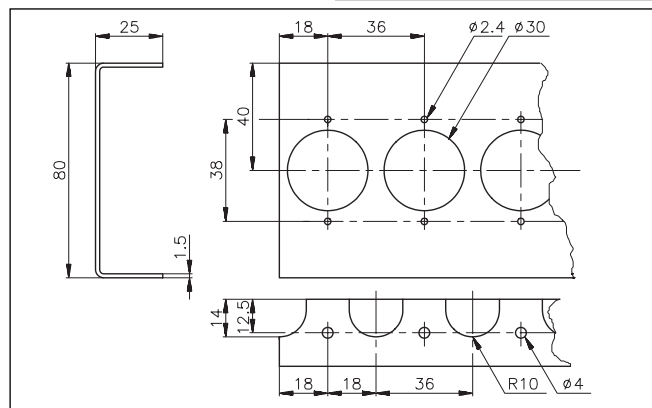

1.5 mm electroplated iron
970 mm

SM 13

Mounting Material (cont.)

DIN-rail type FMD 411

Mounting rail for socket type D 411 B, which is snapped on FMD 411. For surface fixing by means of two screws.

Material Dimensions