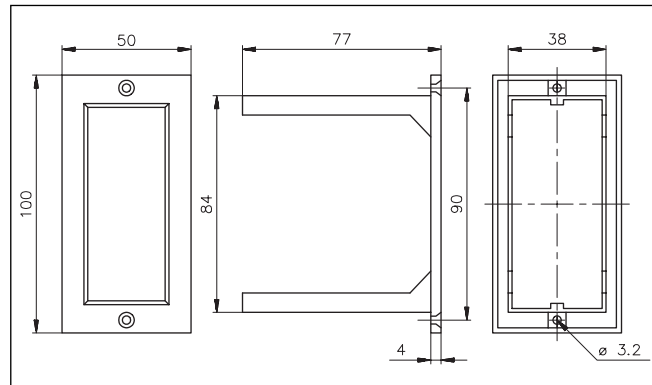

Material
Colour
Panel cutout

Glassfilled Noryl SE1
Light grey
84 x 38 mm

FRS 2

FRS 2 on a relay

Hold down spring type HF

For additional fixing of Scantimer- and S-housings in places with strong vibrations.