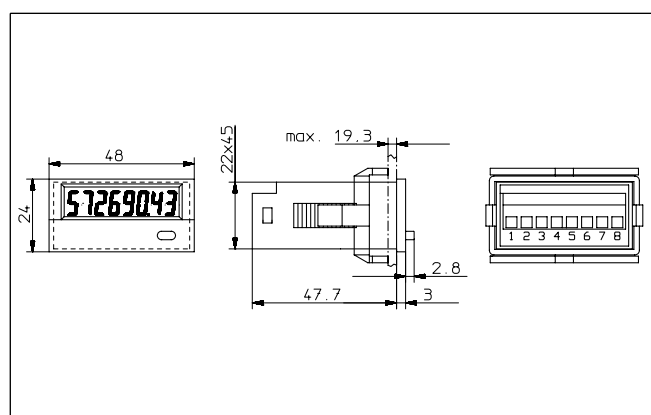

Dimensions