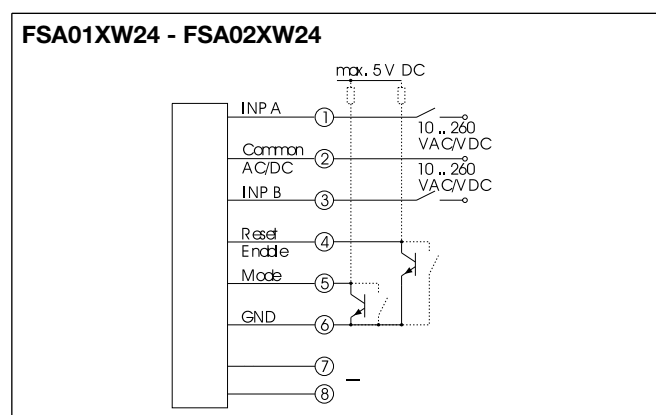

Pin assignment and adjustable operating modes

Screw terminal	1	2	3	4	5	6	7	8		
	INP A	Common	INP B	Reset Enable	Time range control input (Mode)	GND	-	-		
FSA01XW24	Timer input	Common connection for INP A and INP B	Reset input	Reset key locking input (NPN)	Not active= 99999h 59m	0 VDC	No function	No function		
FSA02XW24					Not active= 9999h 59m 59s				Contact with GND= 99999,99h	Contact with GND= 9999999,9s

Wiring Diagram