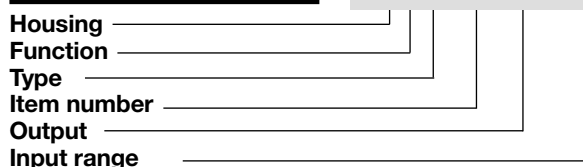

Ordering Key

FSA 01 X W24

Type Selection

Mounting	Input	Housing	Model	Time range
Front panel	10 to 260 V DC/AC	24 x 48 mm	FSA01XW24	99999h 59m or 99999.99h
Front panel	10 to 260 V DC/AC	24 x 48 mm	FSA02XW24	9999h 59m 59s or 9999999.99s

General Specifications

Power supply	Non-replaceable lithium battery (lifetime up to 8 years at 20°C)
Display	
Counting range	0 to 99999999 (with zero suppression)
Digit height	8 mm
Environment	(EN 60529)
Degree of protection	IP 65 front
Pollution degree	2
Operating temperature	-10° to +55°C, R.H.<85%
Storage temperature	-20° to +70°C
Weight	50 g
Panel cut out	22,2^{+0,3} x 45^{+0,6} mm
Screw terminals	
Tightening torque	Max. 0.5 Nm according to IEC EN 60947
Accuracy	<100 ppm
CE Marking	Yes
EMC	
Immunity	Electromagnetic Compatibility According to EN 61000-6-2
Emission	According to EN 55011 ClassB

Input Specifications

Input timer	
Input type	Optocoupler (10 to 260 V AC/DC)
Low level	0 to 2 V AC/DC
High level	10 to 260 V AC/DC
Input resistance	≈160 kΩ
Reset	
Input type	Optocoupler (10 to 260 V AC/DC)
Low level	0 to 2V AC/DC
High level	10 to 260 V AC/DC
Min pulse time	16 ms
Max frequency	30 Hz
Input resistance	≈160 kΩ
Electrical locking of the reset key	
Input type	NPN open collector
Low level	0 to 0,7 VDC
High level	3 to 5 VDC
Input resistance	≈2,2 MΩ
Time range switching	
Input type	NPN open collector
Low level	0 to 0,7 V DC
High level	3 to 30 V DC
Input resistance	≈2,2 MΩ