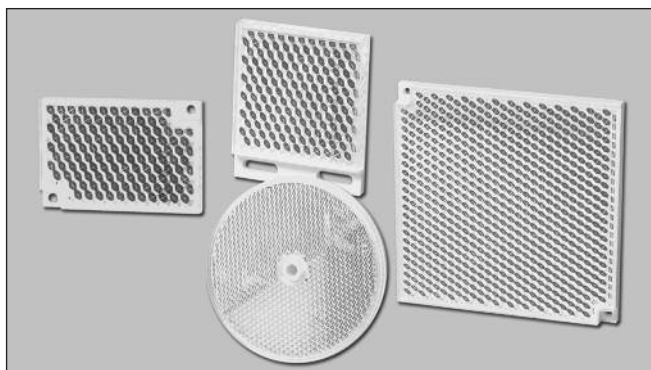

Photoelectrics Accessories Reflectors Type ER

- High quality reflectors for retro-reflective photoelectric switches
- Reflective tape suitable for polarized light
- Heated reflectors for cold storage or freezer installations
- All catalogued photoelectrics use ER 4 as reference for applicable sensing distance

Type Selection

Size W x H x D	Mounting ¹⁾	Ordering no.	Reduction factors on distance
51.0 x 17.5 x 6.0	Adhesive	ER 1	0.20
60.0 x 41.0 x 8.0	2 x M3 screws	ER 4060	0.81
80.0 x 54.0 x 8.0	Adhesive	ER 5080	0.60
82.0 x 37.0 x 5.5	Adhesive	ER 8	0.51
186.0 x 46.5 x 8.0	2 x M6 screws	ER 42182	0.65
100.0 x 100.0 x 9.2	2 x M3 screws	ER 100	1.20
84.5 x 84.5 x 9.0	2 x M3 screws	ER 840	0.96
51.5 x 61.0 x 8.0	2 x M4 screws	ER 5060	0.80
23.5 x 47.5 x 8.0	2 x M3.5 screws	ER 390	0.39
32.5 x 65.0 x 8.0	2 x M3.5 screws	ER 483	0.55
19.0 x 72.5 x 8.4	2 x M3.5 screws	ER 530	0.45
55.3 x 126.0 x 9.0	2 x M6 screws	ER 686	0.92
18.5 x 120.0 x 6.5	2 x M4 screws	ER 665	0.45
13.0 x 17.0 x 5.0	Adhesive	ER 640	0.16
52.0 x 119.0 x 27.0	4 x M4 screws	ER 681 ²⁾	0.92
Ø 35.0 x 5.5	Adhesive	ER 692	0.53
Ø 84.0 x 7.4	1 x M4 screw	ER 4	1.00
Ø 25.0 x 5.0	Adhesive	ER 689	0.39
Ø 42.0 x 6.0	Adhesive	ER 420	0.54
Ø 42.0 x 60.0 x 6.8	2 x M3.5 screws	ER 423	0.54
Ø 46.0 x 6.5	Adhesive	ER 460	0.55
Reflective tape			
25 mm wide x 45.7 meters long (1 roll)		ERT 25	0.23 (25 x25 mm)
50 mm wide x 45.7 meters long (1 roll)		ERT 50	0.34 (50 x 50 mm)

¹⁾ Mounting material not included

²⁾ (internal heating)

Reflectors

Material: PMMA/ABS

Temperature range: -20 to +60 degree C

Degree of protection: IP69K

Reflective tape

Material: PMMA (Acrylic)

Temperature range: -20 to +50 degree C