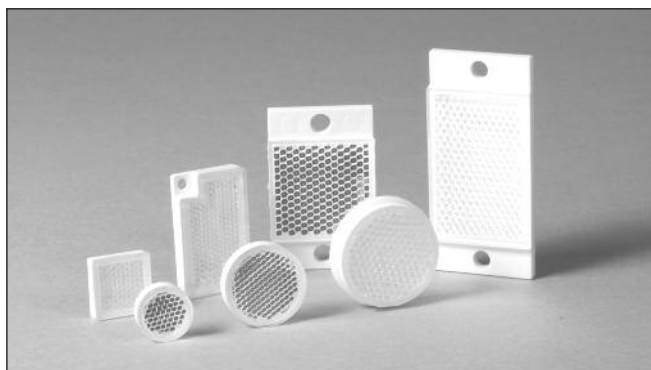

Photoelectrics Accessories Reflectors Type EM for Laser Sensors

- High quality micro-cube reflectors for retro-reflective laser sensors

Type Selection

Size W x H x D	Mounting *	Ordering no.	Reduction factors on distance
Ø 10.0 x 3.8	Adhesive	EM 110-40	1,0
10.5 x 10.5 x 3.6	Adhesive	EM 111-40	1,0
20.0 x 32.0 x 3.0	2 x M3 screws	EM 120-20	1,0
Ø 20.0 x 5.1	Adhesive	EM 121-41	1,0
13.7 x 23.0 x 4.9	2 x M2 screws	EM 123-70	1,0
20.0 x 43.0 x 3.6	2 x M3 screws	EM 130-20	1,0

* Mounting material not included

Material: PMMA/ABS

Temperature range: -20 to +60 degree C

Degree of protection: IP69K

Dimensions

<p>EM 110-40</p>	<p>EM 121-41</p>	<p>EM 111-40</p>
<p>EM 123-70</p>	<p>EM 120-20</p>	<p>EM 130-20</p>

Type Selection

Size W x H x D	Mounting ¹⁾	Ordering no.	Reduction factors on distance
51.0 x 17.5 x 6.0	Adhesive	ER 1	0.20
60.0 x 41.0 x 8.0	2 x M3 screws	ER 4060	0.81
80.0 x 54.0 x 8.0	Adhesive	ER 5080	0.60
82.0 x 37.0 x 5.5	Adhesive	ER 8	0.51
186.0 x 46.5 x 8.0	2 x M6 screws	ER 42182	0.65
100.0 x 100.0 x 9.2	2 x M3 screws	ER 100	1.20
84.5 x 84.5 x 9.0	2 x M3 screws	ER 840	0.96
51.5 x 61.0 x 8.0	2 x M4 screws	ER 5060	0.80
23.5 x 47.5 x 8.0	2 x M3.5 screws	ER 390	0.39
32.5 x 65.0 x 8.0	2 x M3.5 screws	ER 483	0.55
19.0 x 72.5 x 8.4	2 x M3.5 screws	ER 530	0.45
55.3 x 126.0 x 9.0	2 x M6 screws	ER 686	0.92
18.5 x 120.0 x 6.5	2 x M4 screws	ER 665	0.45
13.0 x 17.0 x 5.0	Adhesive	ER 640	0.16
52.0 x 119.0 x 27.0	4 x M4 screws	ER 681 ²⁾	0.92
Ø 35.0 x 5.5	Adhesive	ER 692	0.53
Ø 84.0 x 7.4	1 x M4 screw	ER 4	1.00
Ø 25.0 x 5.0	Adhesive	ER 689	0.39
Ø 42.0 x 6.0	Adhesive	ER 420	0.54
Ø 42.0 x 60.0 x 6.8	2 x M3.5 screws	ER 423	0.54
Ø 46.0 x 6.5	Adhesive	ER 460	0.55
Reflective tape			
25 mm wide x 45.7 meters long (1 roll)		ERT 25	0.23 (25 x25 mm)
50 mm wide x 45.7 meters long (1 roll)		ERT 50	0.34 (50 x 50 mm)