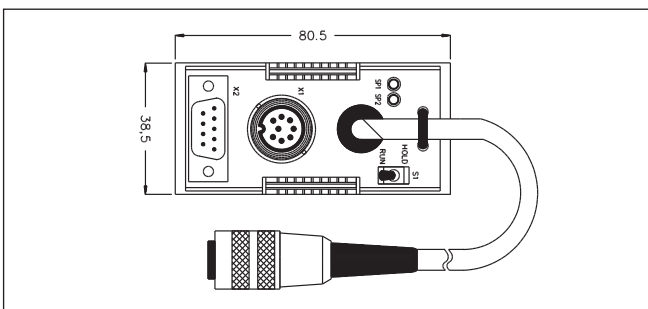

## Type Selection

Housing dimensions	Connection
38.5 x 80.5 mm	D-Sub, 9-poles and sensor plug, 8 pin
38.5 x 80.5 mm	D-Sub, 9-poles and sensor plug, 8 pin

Ordering no.	
UCP1	
UCP2	Sub-D cable included

## Specifications

Rated operational volt. (U <sub>e</sub> )	24 VDC Supplied from installation
Indication Status of set points	2 LED's
Hold mode	Switch selectable
Ambient temperature Operating Storage	0° to +50°C (32° to +122°F) 0° to +70°C (32° to +158°F)
Housing material	Plastic
Housing dimensions	38.5 x 80.5 mm
Connection	9-pole D-Sub (RS232) and 8-pole sensor plug

## Dimensions