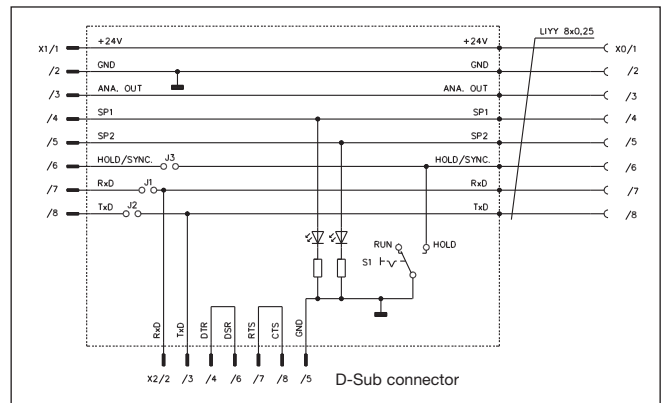

## Type Selection

Housing dimensions	Connection
38.5 x 80.5 mm	D-Sub, 9-poles and sensor plug, 8 pin
38.5 x 80.5 mm	D-Sub, 9-poles and sensor plug, 8 pin

Ordering no.	
UCP1	
UCP2	Sub-D cable included

## Specifications

Rated operational volt. (U <sub>e</sub> )	24 VDC Supplied from installation
Indication Status of set points	2 LED's
Hold mode	Switch selectable
Ambient temperature Operating Storage	0° to +50°C (32° to +122°F) 0° to +70°C (32° to +158°F)
Housing material	Plastic
Housing dimensions	38.5 x 80.5 mm
Connection	9-pole D-Sub (RS232) and 8-pole sensor plug

## Dimensions