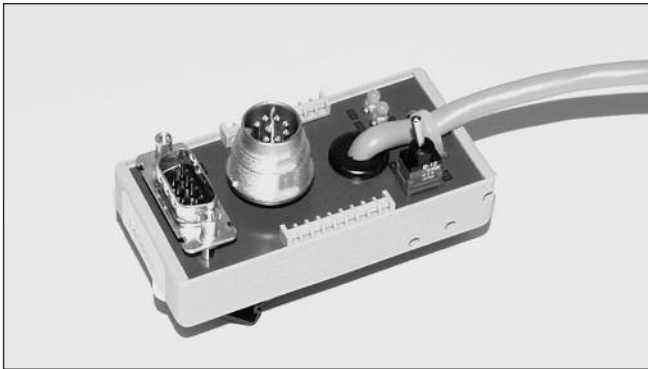

# Ultrasonic Programming Adapter Type UC P1

- Interfaces programmable ultrasonic sensors to laptop (RS 232)
- Surveillance of set points
- To be inserted between sensor and installation cable
- Supplied by installation
- LED indication of switching outputs
- Hold mode
- For DIN-rail mounting

## Product Description

Programming adapter for the ultrasonic programmable family. The adapter enables an easy access to the RS232 interface of an installed sensor. The adapter has to be

connected between the sensor and the sensor connection. A subMiniD9 connector enables the sensor to be programmed by the PC.

## Specifications

Rated operational volt. (U <sub>e</sub> )	24 VDC Supplied from installation
Indication Status of set points	2 LED's
Hold mode	Switch selectable
Ambient temperature Operating Storage	0° to +50°C (32° to +122°F) 0° to +70°C (32° to +158°F)
Housing material	Plastic
Housing dimensions	38.5 x 80.5 mm
Connection	9-pole D-Sub (RS232) and 8-pole sensor plug