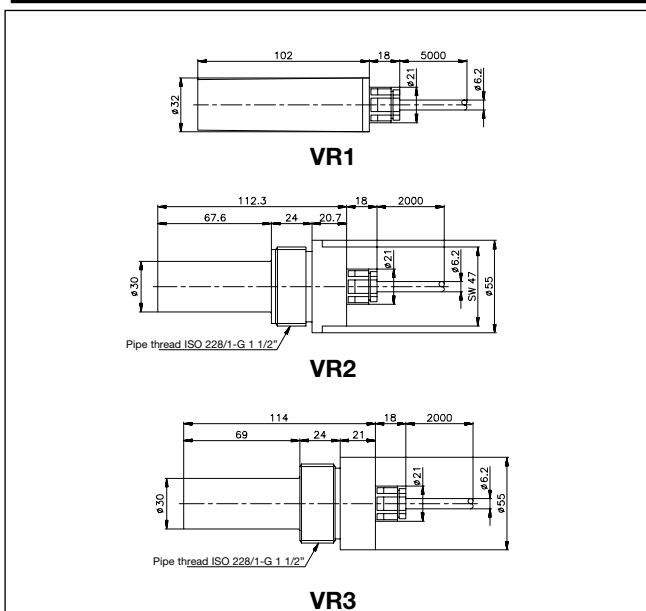

Dimensions