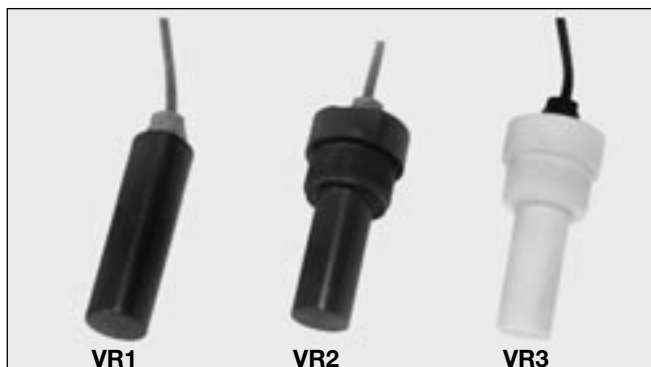

Proximity Sensors Capacitive Thermoplastic Polyester/Teflon Types VR1, VR2, VR3

CARLO GAVAZZI

- Capacitive level sensor for solids, fluids or granulated substances
- Polyester types, smooth or with 1 1/2" pipe thread
- Teflon type with 1 1/2" pipe thread for rough environments
- For use with amplifier SV 150/250 or SV 160/260

Product Description

Capacitive level sensors for solids, fluids or granulated substances.

Typical application: Level detection in agriculture environments (e.g. silos).

Ordering Key

VR 3 A

Type _____
Distance _____

Type Selection

Nominal sensing distance	Ordering no. Polyester, smooth	Ordering no. Polyester, 1 1/2" PT	Ordering no. Teflon, 1 1/2" PT
8 mm	VR 1A	VR 2A	VR 3A
15 mm	VR 1B	VR 2B	

Specifications

Power supply	20-30 VDC, 1 kΩ
Consumption	
Active	Min. 1.5 mA, max. 5.0 mA
Inactive	Min. 8.5 mA, max. 26.0 mA
Housing material	
VR1, VR2	Thermoplastic polyester
VR3	Teflon
Operating frequency	20 Hz
Environment	
Degree of protection	IP 67
Operating temperature	-25° to +70°C (+32° to +158°F)
Storage temperature	-30° to +80°C (-22° to +176°F)
Indication for output ON	No
Connection	
VR1	Cable (PVC), 5 m
VR2, VR3	Cable (PVC), 2 m
Pressure	
VR2, VR3	10 bar at 80°C
Pipe thread	
VR2, VR3	1 1/2"