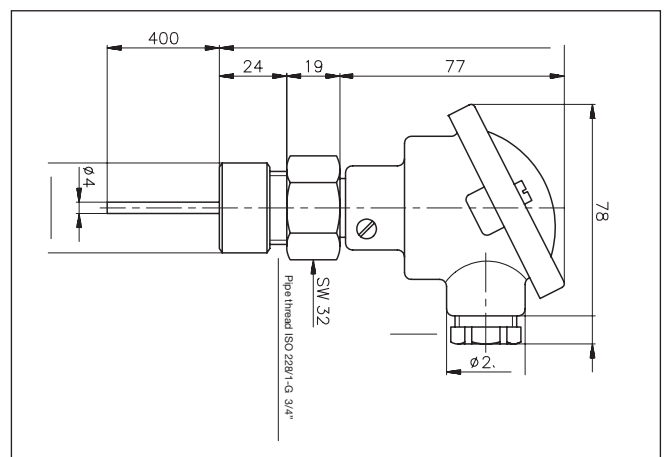

Dimensions