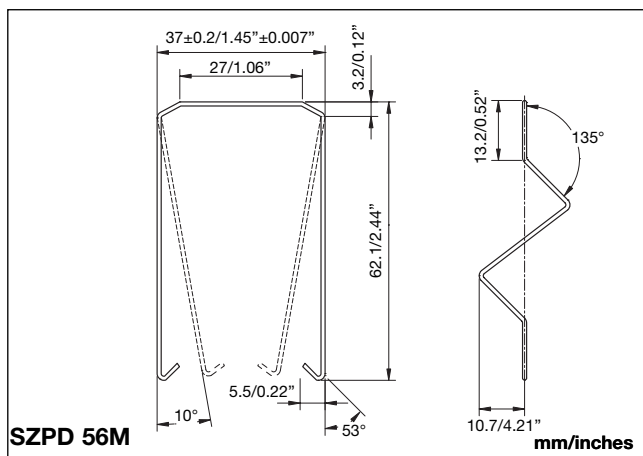

Optional Springs for ZPD series

SZPD 56M

General data

Spring material

Stainless steel

Packaging

Box content:

1 plastic bag, 10pcs.

Weight:

~10g (0.36oz)

RoHS
COMPLIANT

Optional Function Modules

Modules for ZMI and ZD sockets