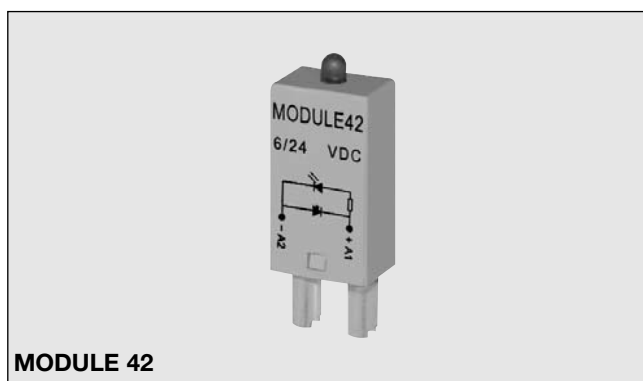

Approvals

European low-voltage
directive compliant

RoHS
COMPLIANT

General data

Module material

PA66+GF (V0)

Module colour

RAL 7035 / Pantone 1C

Packaging

Box content:

1 bag, 100pcs.

Box size: W 160 x D 70 x H 80 mm Weight: ~350g

(W 6.30 x D 2.75 x H 3.15) inches Weight: ~12.3oz