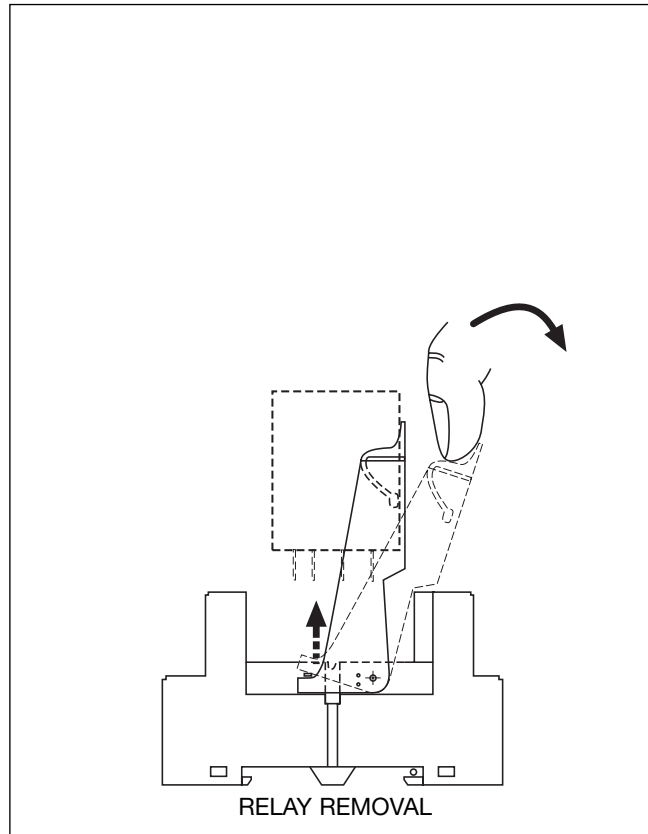

Installation Operations