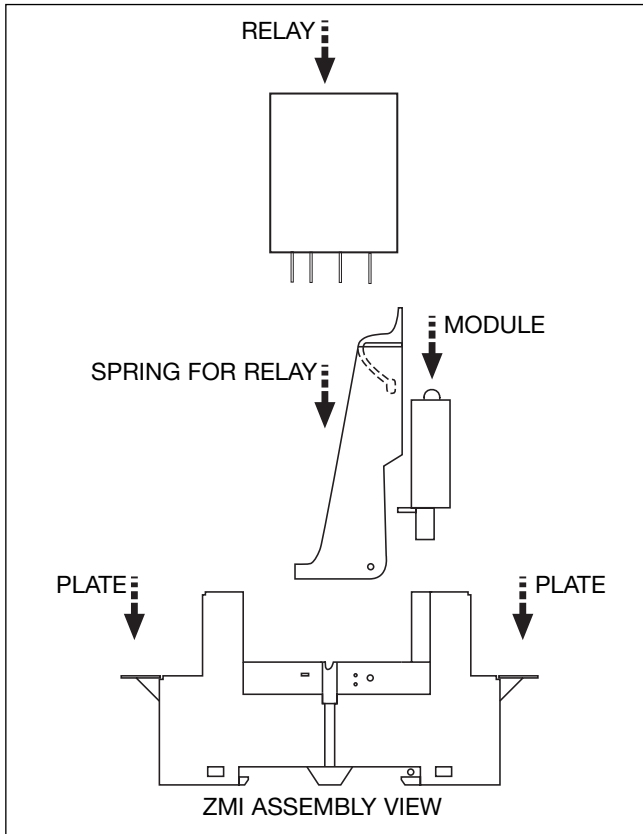

Installation Operations