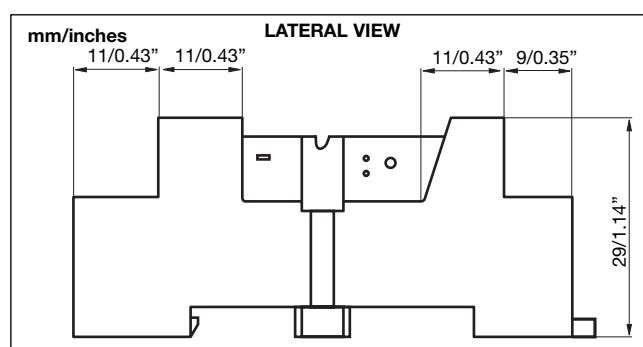

Sockets for RMI Relays

ZDM 14 A

General data

Socket material	PA66 + GF (V0)
Socket colour	RAL 7035 / Pantone 1C
Contact material	CuSn
Contact surface	6µm nickel plated
Terminal type	Screw cage
Screws	5µm nickel plated 8.8 steel
Screw type	M3 with combi head (slotted, Philips Gr.1, Pozi)
Ratings @ 300VAC	10A

Operating temp.	-25° to +85°C (-13° to +185°F)
Insulation voltage	>3kV
Separation between contacts and contact coil	VDE0106/101
Maximum screw torque	0.8N/m
Max Wire section	
Flex / compact wire	2 x 1.5mm² (16AWG)
Cable End	2 x 1.5mm² (16AWG)
Terminal Protection degree	IP 20B (EN60529)

Approvals

Ordering code 4 contacts version for RMI A 2 10 / 4 5 with metal hold down spring:

ZDM 14 A

Box content: 10 sockets, 10 labels, 10 Hold down springs
Box size: (W 73 x D 66 x H 150) mm Weight: 560g
(W 2.87 x D 2.60 x H 5.91) inches Weight: 19.75oz

Optional Accessories (to be ordered separately if required)

Metal hold down Spring	SZMI36M
Labels	6.73.00.61.3
Modules