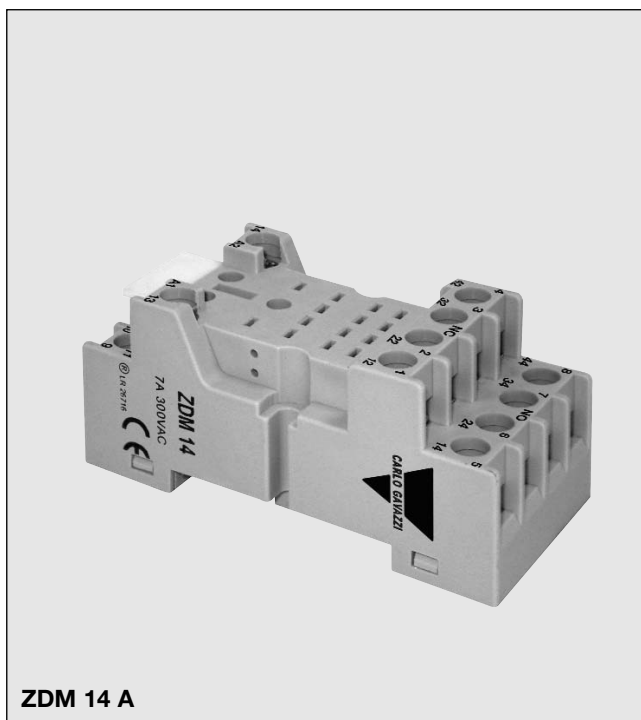

### General data

Socket material	PA66 + GF (V0)
Socket colour	RAL 7035 / Pantone 1C
Contact material	CuSn
Contact surface	6µm nickel plated
Terminal type	Screw cage
Screws	5µm nickel plated 8.8 steel
Screw type	M3 with combi head (slotted, Philips Gr.1, Pozi)
Ratings @ 300VAC	10A