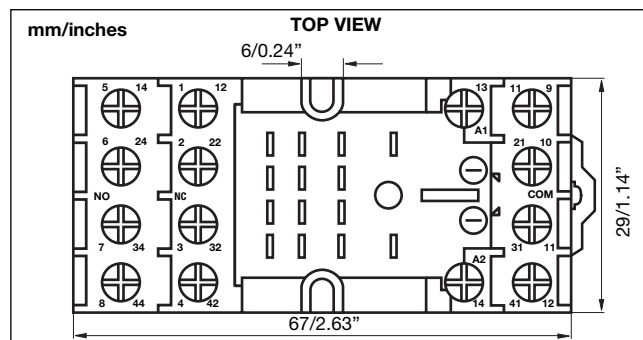

Sockets for RMI Relays

ZDM 14 A

General data

Socket material	PA66 + GF (V0)
Socket colour	RAL 7035 / Pantone 1C
Contact material	CuSn
Contact surface	6µm nickel plated
Terminal type	Screw cage
Screws	5µm nickel plated 8.8 steel
Screw type	M3 with combi head (slotted, Philips Gr.1, Pozi)
Ratings @ 300VAC	10A

Operating temp.	-25° to +85°C (-13° to +185°F)
Insulation voltage	>3kV
Separation between contacts and contact coil	VDE0106/101
Maximum screw torque	0.8N/m
Max Wire section	
Flex / compact wire	2 x 1.5mm² (16AWG)
Cable End	2 x 1.5mm² (16AWG)
Terminal Protection degree	IP 20B (EN60529)

Approvals

Ordering code 4 contacts version for RMI A 2 10 / 4 5 with metal hold down spring:

ZDM 14 A

Box content: 10 sockets, 10 labels, 10 Hold down springs
Box size: (W 73 x D 66 x H 150) mm Weight: 560g
(W 2.87 x D 2.60 x H 5.91) inches Weight: 19.75oz

Optional Accessories (to be ordered separately if required)

Metal hold down Spring	SZMI36M
Labels	6.73.00.61.3
Modules