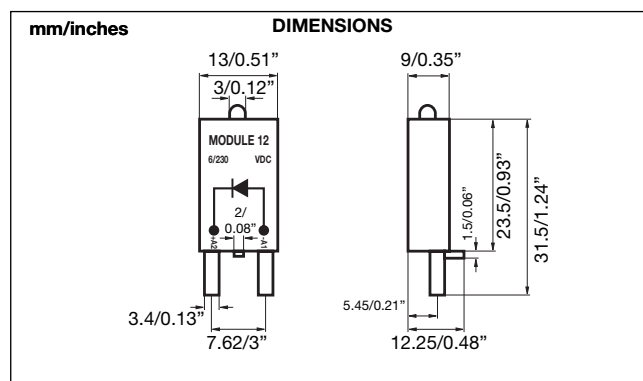

Approvals

European low-voltage
directive compliant

RoHS
COMPLIANT

General data

Module material

PA66+GF (V0)

Module colour

RAL 7035 / Pantone 1C

Packaging

Box content:

1 bag, 100pcs.

Box size: W 160 x D 70 x H 80 mm Weight: ~350g

(W 6.30 x D 2.75 x H 3.15) inches Weight: ~12.3oz