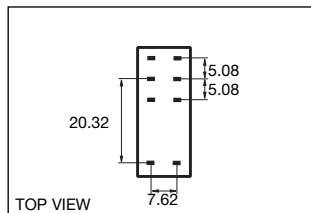

Approvals

Sockets ZH (for mounting on PCB)

ZH 7

ZH 7

All dimensions are in mm.

For relays series:	MZ 100/001	5/10A
Steel spring code	SZH25M	
Plastic spring code	SZH25	
For relays series:	M15M 100/010/001	8A
	M25A A/S 001	12A
Steel spring code	SZH15M	
Plastic spring code	SZH15	
For relays series:	LC 100/001	10A
Steel spring code	SZH20M	
Plastic spring code	SZH20	

ZH 9

ZH 9

All dimensions are in mm.

For relays series:	MZ 100/010/001	16A
	MZ 200/020/002	5/10A
	MZB 100/001	5/10A
Steel spring code	SZH25M	
Plastic spring code	SZH25	
For relays series:	M15B 100/010/001	8A
	M25 A/S 001	16A
	M25 B/T 001	12A
	M25 A/C/G/S	8A
Steel spring code	SZH15M	
Plastic spring code	SZH15	
For relays series:	LC 100/001	16A
	LC 200/002	5A
Steel spring code	SZH20M	
Plastic spring code	SZH20	