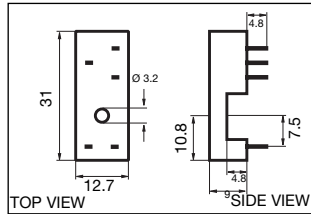

Approvals

Sockets ZH (for mounting on PCB)

ZH 7

ZH 7

All dimensions are in mm.

For relays series:	MZ 100/001	5/10A
Steel spring code	SZH25M	
Plastic spring code	SZH25	
For relays series:	M15M 100/010/001	8A
	M25A A/S 001	12A
Steel spring code	SZH15M	
Plastic spring code	SZH15	
For relays series:	LC 100/001	10A
Steel spring code	SZH20M	
Plastic spring code	SZH20	

ZH 9

ZH 9

All dimensions are in mm.

For relays series:	MZ 100/010/001	16A
	MZ 200/020/002	5/10A
	MZB 100/001	5/10A
Steel spring code	SZH25M	
Plastic spring code	SZH25	
For relays series:	M15B 100/010/001	8A
	M25 A/S 001	16A
	M25 B/T 001	12A
	M25 A/C/G/S	8A
Steel spring code	SZH15M	
Plastic spring code	SZH15	
For relays series:	LC 100/001	16A
	LC 200/002	5A
Steel spring code	SZH20M	
Plastic spring code	SZH20	