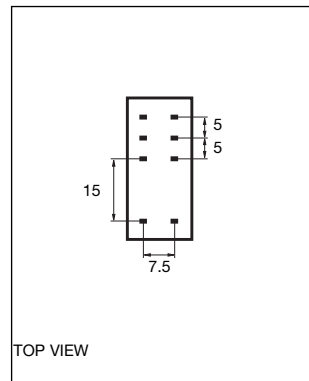

Sockets ZH (for mounting on PCB)

ZH 2

All dimensions are in mm.

General Data

Rated Voltage	300VAC
Rated Current	12A
Insulation Voltage	> 5kV
Insulation Voltage (With steel spring)	> 3kV

Socket Material	Self-extinguishing-PA6+GF (V1)
Contacts spring material	Tinned CuSn6
Hold Down Spring (on request)	Steel or Plastic
Approvals	CSA (12A 300VAC)