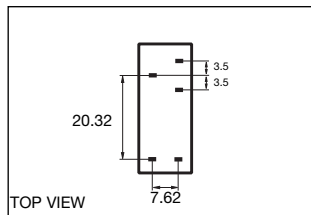

Approvals

Sockets ZH (for mounting on PCB)

ZH 7

ZH 7

All dimensions are in mm.

For relays series:	MZ 100/001	5/10A
Steel spring code	SZH25M	
Plastic spring code	SZH25	
For relays series:	M15M 100/010/001	8A
	M25A A/S 001	12A
Steel spring code	SZH15M	
Plastic spring code	SZH15	
For relays series:	LC 100/001	10A
Steel spring code	SZH20M	
Plastic spring code	SZH20	

ZH 9

ZH 9

All dimensions are in mm.

For relays series:	MZ 100/010/001	16A
	MZ 200/020/002	5/10A
	MZB 100/001	5/10A
Steel spring code	SZH25M	
Plastic spring code	SZH25	
For relays series:	M15B 100/010/001	8A
	M25 A/S 001	16A
	M25 B/T 001	12A
	M25 A/C/G/S	8A
Steel spring code	SZH15M	
Plastic spring code	SZH15	
For relays series:	LC 100/001	16A
	LC 200/002	5A
Steel spring code	SZH20M	
Plastic spring code	SZH20	