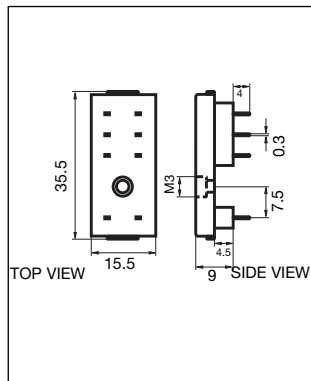

Sockets ZH (for mounting on PCB)

ZH 2

All dimensions are in mm.

General Data

Rated Voltage	300VAC
Rated Current	12A
Insulation Voltage	> 5kV
Insulation Voltage (With steel spring)	> 3kV

Socket Material	Self-extinguishing-PA6+GF (V1)
Contacts spring material	Tinned CuSn6
Hold Down Spring (on request)	Steel or Plastic
Approvals	CSA (12A 300VAC)