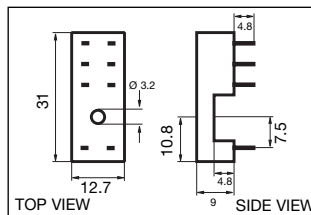

Approvals

Sockets ZH (for mounting on PCB)

ZH 7

ZH 7

All dimensions are in mm.

For relays series:	MZ 100/001	5/10A
Steel spring code	SZH25M	
Plastic spring code	SZH25	
For relays series:	M15M 100/010/001	8A
	M25A A/S 001	12A
Steel spring code	SZH15M	
Plastic spring code	SZH15	
For relays series:	LC 100/001	10A
Steel spring code	SZH20M	
Plastic spring code	SZH20	

ZH 9

ZH 9

All dimensions are in mm.

For relays series:	MZ 100/010/001	16A
	MZ 200/020/002	5/10A
	MZB 100/001	5/10A
Steel spring code	SZH25M	
Plastic spring code	SZH25	
For relays series:	M15B 100/010/001	8A
	M25 A/S 001	16A
	M25 B/T 001	12A
	M25 A/C/G/S	8A
Steel spring code	SZH15M	
Plastic spring code	SZH15	
For relays series:	LC 100/001	16A
	LC 200/002	5A
Steel spring code	SZH20M	
Plastic spring code	SZH20	