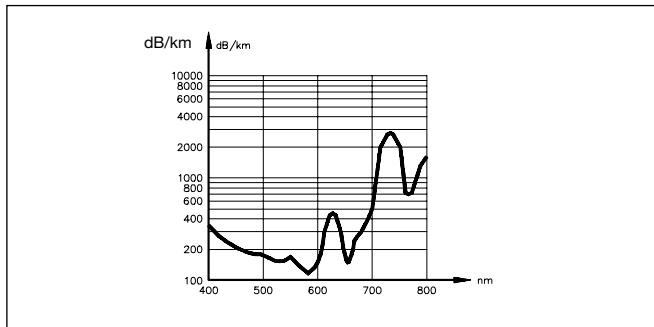

Spectral bandwidth

For optical fibre types Link Fiber-S., Link Fiber-D...

Link Fiber-S:

Optical fibre cable, single.

Link Fiber-D:

Optical fibre cable, double.

Optical fibre cable

(recommended values)

Basic data applying when the range is ≤ 50 m:

Material	Polymer
Type	Step-indexed
Max. loss	220 dB/km (660 nm)
Typical loss	190 dB/km (660 nm)
Numerical aperture	0.47
Cable diameter	2.2 ± 0.1 mm
Accessories	
Plug	Type HP
black	HFBR-4503
blue	HFBR-4513