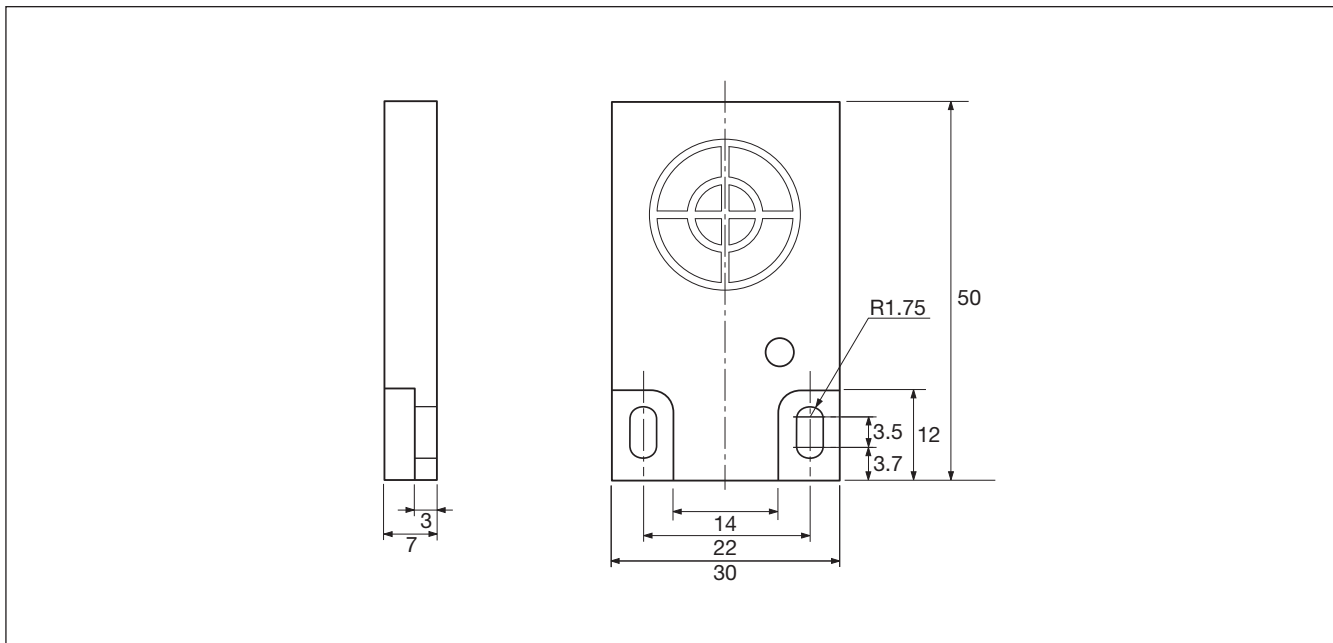

Dimensions

Delivery Contents

- Capacitive switch
- **Packaging:** Plastic bag