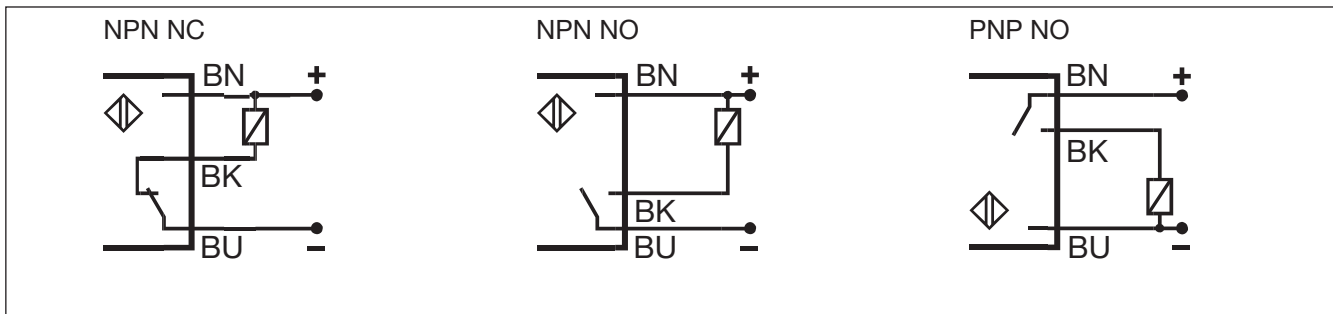

Wiring Diagram